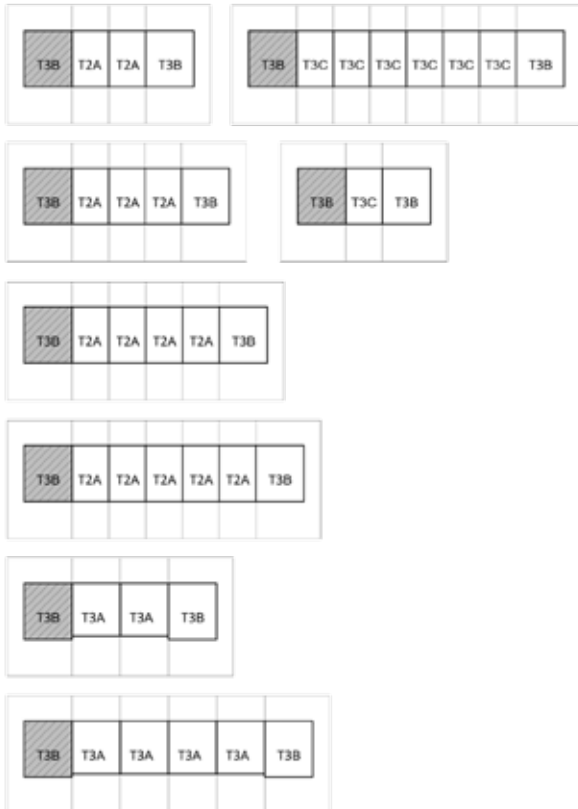

# 3 Bedroom Deluxe Townhouse

**3 Bed + 2 Baths + Maid**

Ground Floor: 1,300 sq. ft.

First Floor: 930 sq. ft.

**Total: 2,230 sq. ft.**

Key

Ground Floor

First Floor

# 3 Bedroom Semi-Detached Villa

**3 Bed + 2 Baths + Maid**

Ground Floor: 1,310 sq. ft.

First Floor: 995 sq. ft.

**Total: 2,305 sq. ft.**

Key

Ground Floor

First Floor