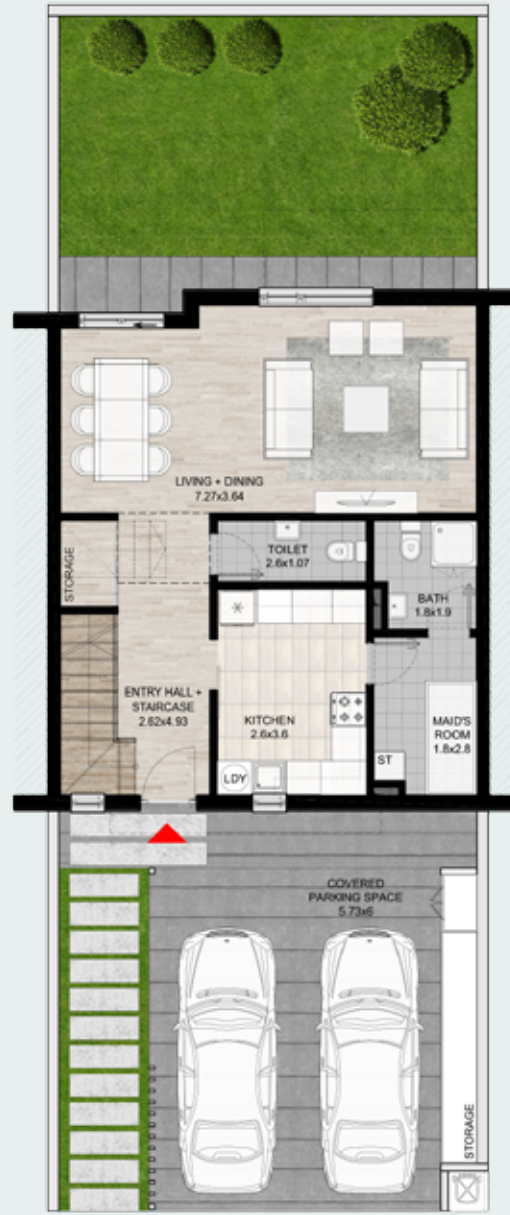

# 3 Bedroom Classic Townhouse

3 Bed + 2 Baths + Maid

Ground Floor: 1,152 sq. ft.

First Floor: 817 sq. ft.

Total: 1,969 sq. ft.

Key

Ground Floor

First Floor

# 3 Bedroom Deluxe Townhouse

# 3 Bedroom Deluxe Townhouse

**3 Bed + 2 Baths + Maid**

Ground Floor: 1,300 sq. ft.

First Floor: 930 sq. ft.

**Total: 2,230 sq. ft.**

Key

Ground Floor

First Floor

# 3 Bedroom Semi-Detached Villa

**3 Bed + 2 Baths + Maid**

Ground Floor: 1,310 sq. ft.

First Floor: 995 sq. ft.

**Total: 2,305 sq. ft.**

Key

Ground Floor

First Floor